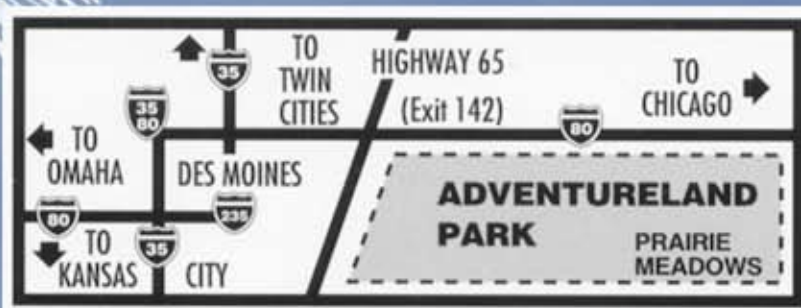

Sponsored by Iowa Ministry Network Student Ministries Department